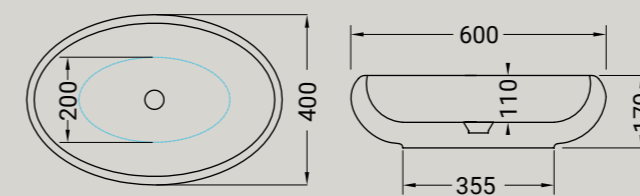

TAO

lavabo ovale da appoggio cm. 60
oval countertop washbasin cm. 60

Accessori disponibili non inclusi/
Available accessories not included
art. P85 - P90 - P125

FISSAGGIO
P85 - sistema fissaggio per lavabi appoggio Euro 11,00
P85 - fixing kit for countertop washbasin Euro 11,00

PILETTA
P90 - piletta flusso continuo per lavabo Euro 80,00
P125 - piletta click-clack o flusso continuo per lavabo con copertura in ceramica Euro 80,00

P90 - open outlet drain for washbasin Euro 80,00
P125 - click-clack drain or open outlet drain for washbasin with ceramic cover Euro 80,00