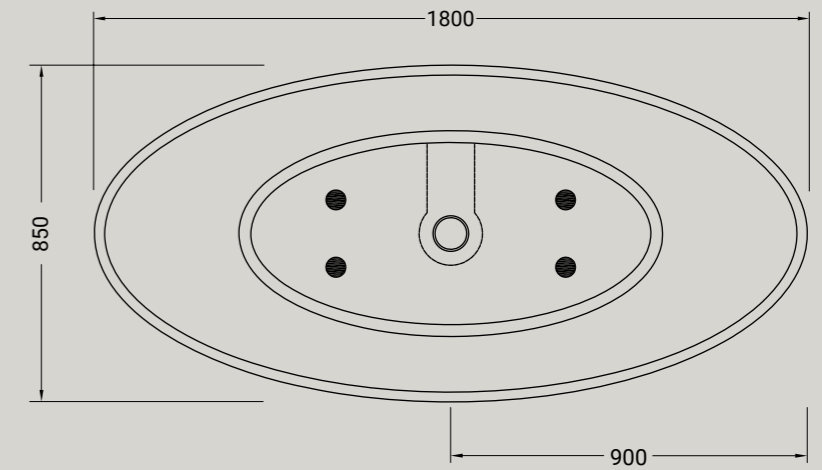

GIÒ EVOLUTION

vasca in solid surface bianca
lucida e opaca
bathtub in solid surface white shine
and matt

ARTICOLO GV61 — 150 kg

euro

ARTICOLO
GV61L

001
bianco lucido
white shine

ARTICOLO
GV61O

006
bianco matt
white matt