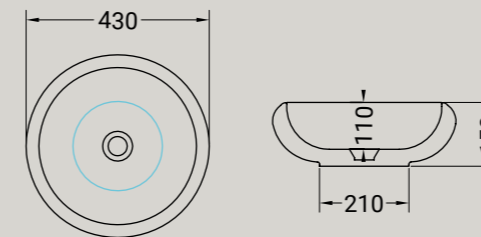

TAO

lavabo tondo da appoggio cm. 43
round countertop washbasin cm. 43

Accessori disponibili non inclusi/
Available accessories not included
art. P85 - P90 - P125

FISSAGGIO
P85 - sistema fissaggio per lavabi appoggio Euro 11,00
P85 - fixing kit for countertop washbasin Euro 11,00

PILETTA
P90 - piletta flusso continuo per lavabo Euro 80,00
P125 - piletta click-clack o flusso continuo per lavabo con copertura in ceramica Euro 80,00

P90 - open outlet drain for washbasin Euro 80,00
P125 - click-clack drain or open outlet drain for washbasin with ceramic cover Euro 80,00