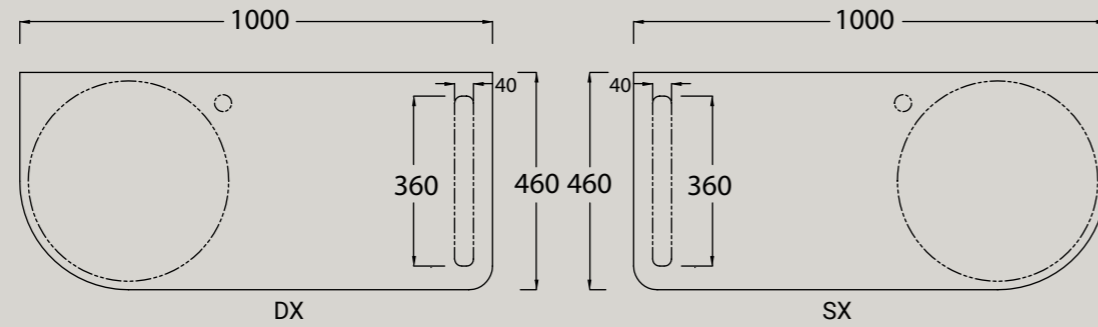

**KOMFORT**

piano slim per lavabi komfort/sphere  
cm. 100x46 dx/sx  
*slim shelf suit for washbasins komfort/  
sphere cm. 100x46 dx/sx*

**ARTICOLO KMPS** - 10 kg euro

FINITURE  
DISPONIBILI

**KOMFORT**

mensola in legno cm.100x46 h10 + staffa  
di fissaggio inox  
*wood shelf cm. 100x46 h10 + inox adjustable  
bracket*