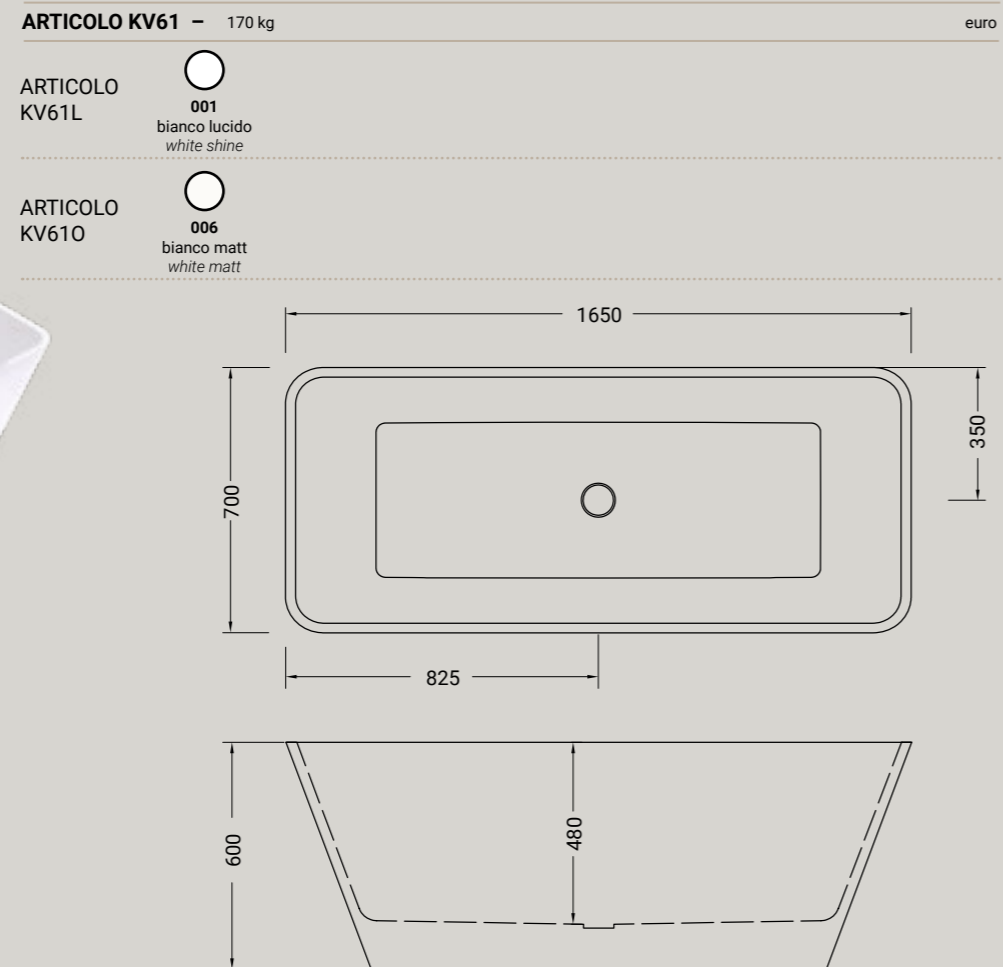

\*Struttura sospesa/Wall-hung structure

**KIUB**

vasca in acrilico bianca lucida  
bathtub in acrylic white shine

**KIUB**

vasca in solid surface bianca  
lucida e opaca  
bathtub in solid surface white shine  
and matt