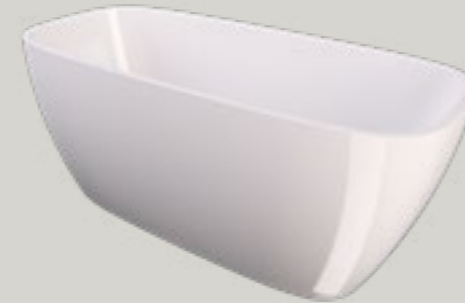

copri vaso slim a caduta rallentata  
e sgancio rapido  
slim seat cover soft-close quick release

**FASTER**

vasca in solid surface bianca  
lucida e opaca  
bathtub in solid surface white shine  
and matt