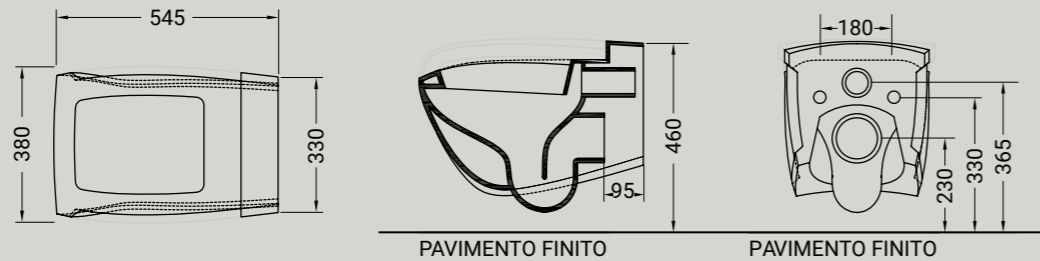

HI LINE

vaso sospeso + kit fissaggio
WC wall-hung + fixing kit

Accessori disponibili non inclusi/
Available accessories not included
art. P81

RACCORDO
P81 - raccordo di scarico parete Euro 27,00
P81 - horizontal outlet plastic pipe Euro 27,00

ARTICOLO HIW10 — 24,3 kg | 12 pz pallet Italia | 20 pz pallet Export euro

BIANCO LUCIDO		001 bianco lucido white
COLORI DISPONIBILI		009 nero lucido black shine 012 bianco/nero white/black
DECORI DISPONIBILI		013 bianco/oro white/gold 014 bianco/platino white/platinum 063 bianco/oro rosa white/rose gold
DECORO NERO/ORO		020 nero/oro black/gold
TEXTURE DISPONIBILI		100 ceppo di gré grey 101 white matt marble 103 green alpes marble 104 black gold marble