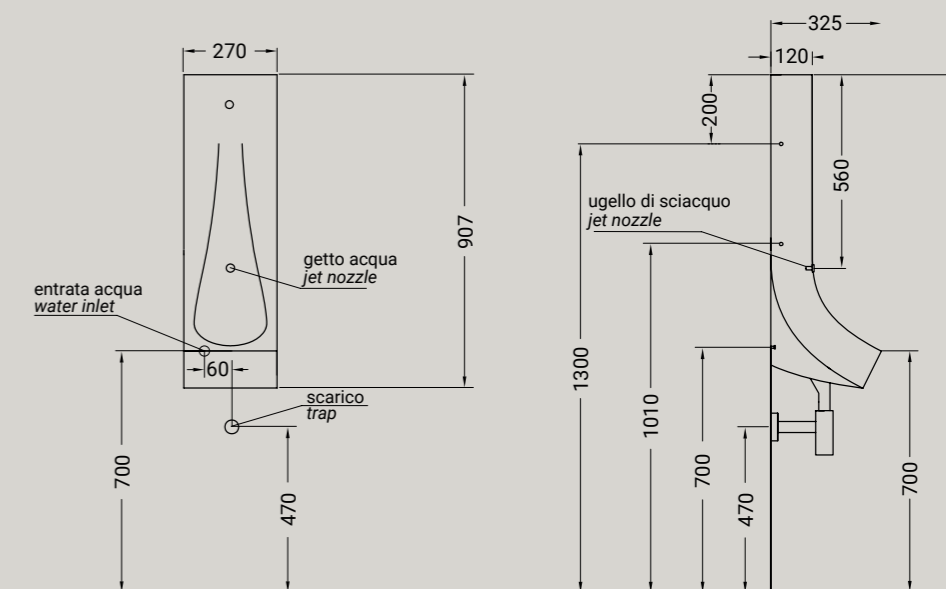

DROP 27X32 H90

orinatoio con sensore di scarico
+ kit di fissaggio+ sifone
urinal with flushing sensor
+ fitting system kit + siphon

ARTICOLO DR01F — 20 kg | 16 pz pallet Italia | 24 pz pallet Export

euro

BIANCO
LUCIDO

001
bianco lucido
white

COLORI
DISPONIBILI

006
bianco matt
white matt

026
nero matt
black matt

009
nero lucido
black shine