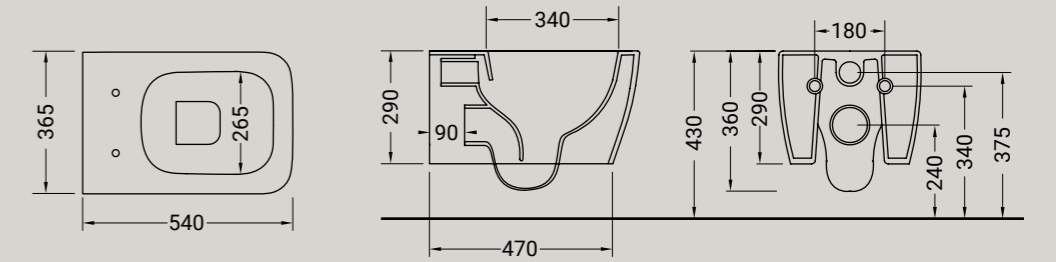

KIUB

vaso sospeso senza brida + kit
fissaggio
wc rimless wall hung + fixing kit

Accessori disponibili non inclusi/
Available accessories not included
art. P81

RACCORDO
P81 - raccordo di scarico parete Euro 27,00
P81 - horizontal outlet plastic pipe Euro 27,00

ARTICOLO KIWR20 — 24 kg | 12 pz pallet Italia | 20 pz pallet Export euro

BIANCO LUCIDO	001 bianco lucido white					
COLORI DISPONIBILI	006 bianco matt white matt	026 nero matt black matt	053 grigio matt grey matt	052 verde matt green matt	096 marrone matt brown matt	097 rosa matt pink matt
DECORI DISPONIBILI	013 bianco/oro white/gold	014 bianco/platino white/platinum	DECORO NERO/ORO			020 nero/oro black/gold
TEXTURE DISPONIBILI	100 ceppo di grè grey	101 white matt marble	103 green alpes marble	104 black gold marble