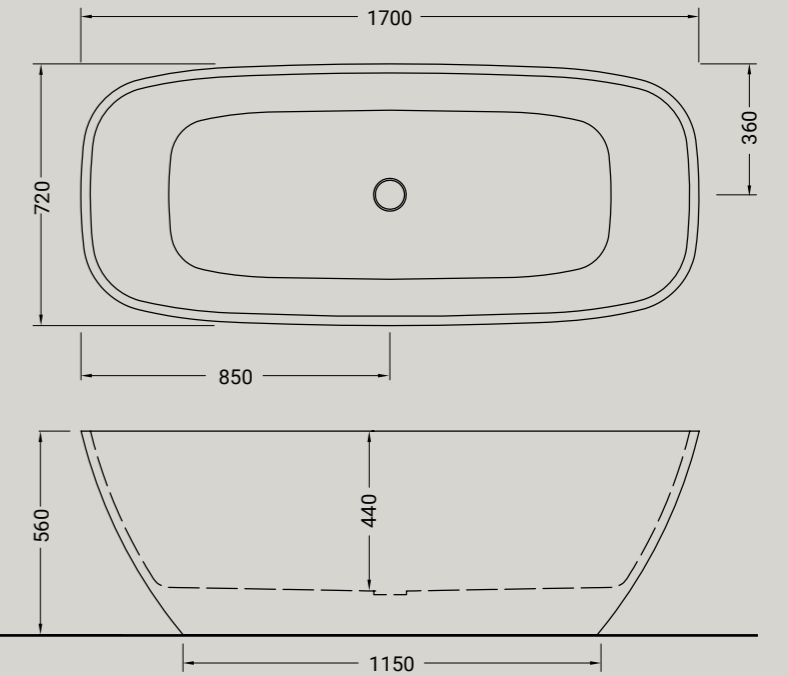

ARTICOLO FV61 — 151,0 kg euro

1. **ARTICOLO FV61L** 001 bianco lucido white shine
2. ---
3. **ARTICOLO FV61O** 006 bianco matt white matt