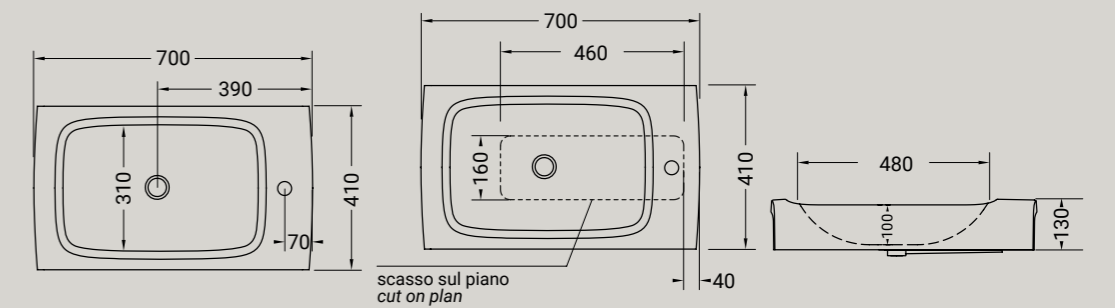

HI LINE

lavabo appoggio
countertop washbasin

Accessori disponibili non inclusi/
Available accessories not included
art. P125

PILETTA
P125 - piletta click-clack o flusso continuo per
lavabo con copertura in ceramica Euro 80,00
P125 - click-clack drain or open outlet drain for
washbasin with ceramic cover Euro 80,00

ARTICOLO HI17 — 16,8 kg | 12 pz pallet Italia | 26 pz pallet Export euro

BIANCO LUCIDO		001	bianco lucido/white
COLORI DISPONIBILI		009	nero lucido/black shine
		012	bianco/nero/white/black
DECORI DISPONIBILI		013	bianco/oro/white/gold
		014	bianco/platino/white/platinum
		063	bianco/oro rosa/white/rose gold
DECORO NERO/ORO		020	nero/oro/black/gold