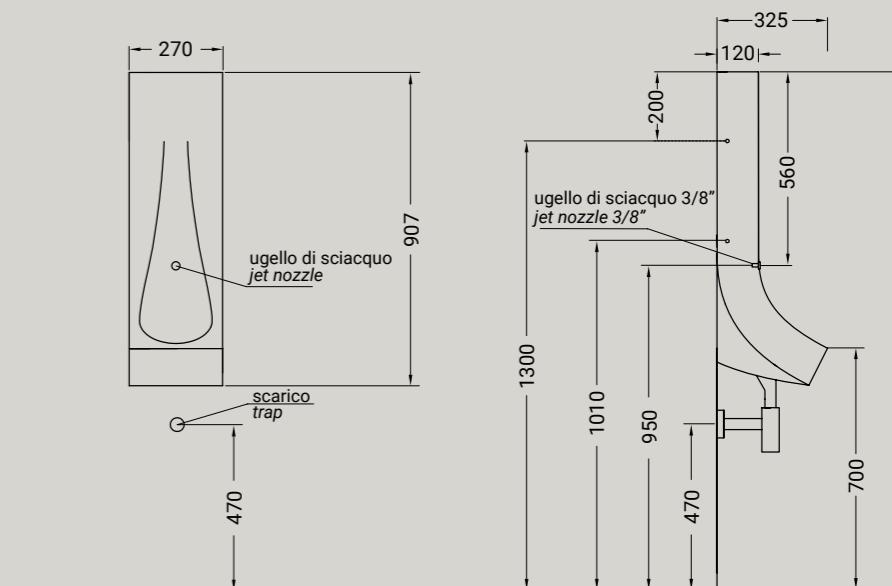

DROP 27X32 H90

orinatoio + kit di fissaggio + sifone
urinal + fitting system kit + siphon

ARTICOLO DR01 — 20 kg | 16 pz pallet Italia | 24 pz pallet Export

euro

BIANCO
LUCIDO

001
bianco lucido
white

COLORI
DISPONIBILI

006
bianco matt
white matt

026
nero matt
black matt

009
nero lucido
black shine