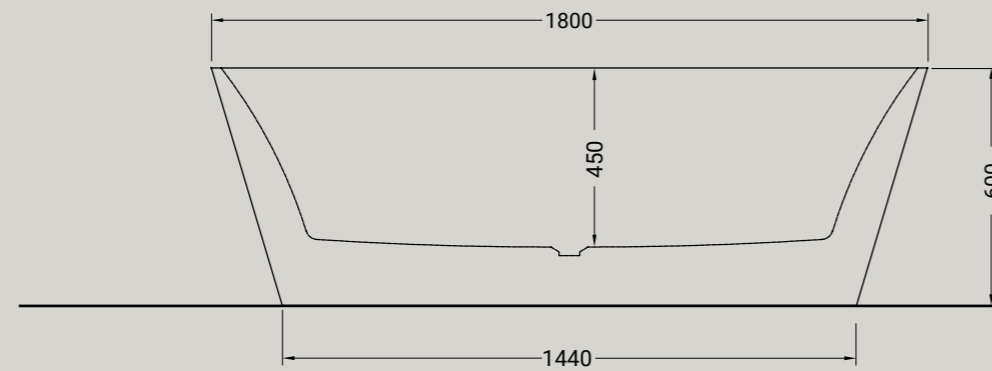

**GIÒ EVOLUTION**

vasca in acrilico bianca lucida  
bathtub in acrylic white shine

**ARTICOLO GV60** — 60 kg

euro

BIANCO  
LUCIDO

001  
bianco lucido  
white shine

**GIÒ EVOLUTION**

vasca in solid surface bianca  
lucida e opaca  
bathtub in solid surface white shine  
and matt