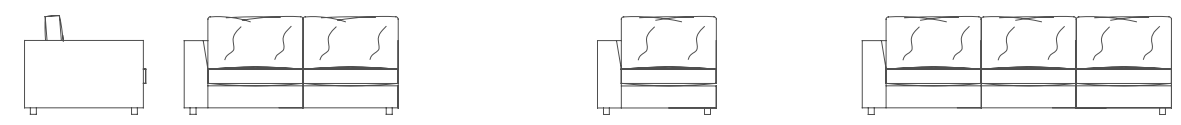

DATA SHEETS

SQUARE
terminale / end unit

L. / W. 180 cm
P. / D. 100 cm
H. 82 cm

L. / W. 100 cm
P. / D. 100 cm
H. 82 cm

L. / W. 260 cm
P. / D. 100 cm
H. 82 cm

SQUARE
chaise longue