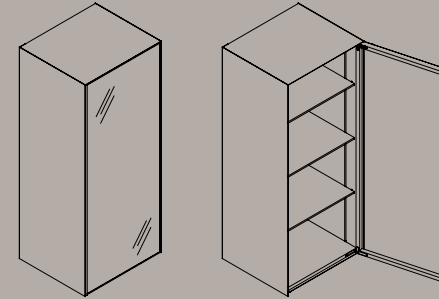

Wall-mounted display cabinet  
covered in painted metal  
with door and internal shelves  
in smoked or bronzed glass;  
rack installation.  
Double internal LED lighting.

RondaDesign 

**Caddy Glaze**

Vetrina pensile rivestita in metallo verniciato.  
Wall-mounted display cabinet covered in painted metal.

**Caddy**

Boiserie in metallo verniciato.  
Painted metal paneling.

**Linearetta**

Mensola lineare in metallo verniciato.  
Painted metal linear shelf.

Anta singola  
Single door

L 500 H 1200 P 400 mm

Anta doppia  
Double door

L 900 H 1200 P 400 mm

Ronda Design 