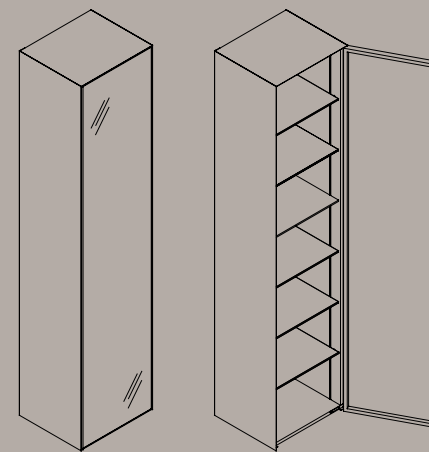

CADDY GLAZE

Display cabinet

Anta singola
Single door

L 500 H 2200 P 400 mm

Vetrina pensile rivestita
in metallo verniciato
con anta e ripiani interni
in vetro fumé o bronzé;
installazione a cremagliera.
Doppio LED interno.

Wall-mounted display cabinet
covered in painted metal
with door and internal shelves
in smoked or bronzed glass;
rack installation.
Double internal LED lighting.