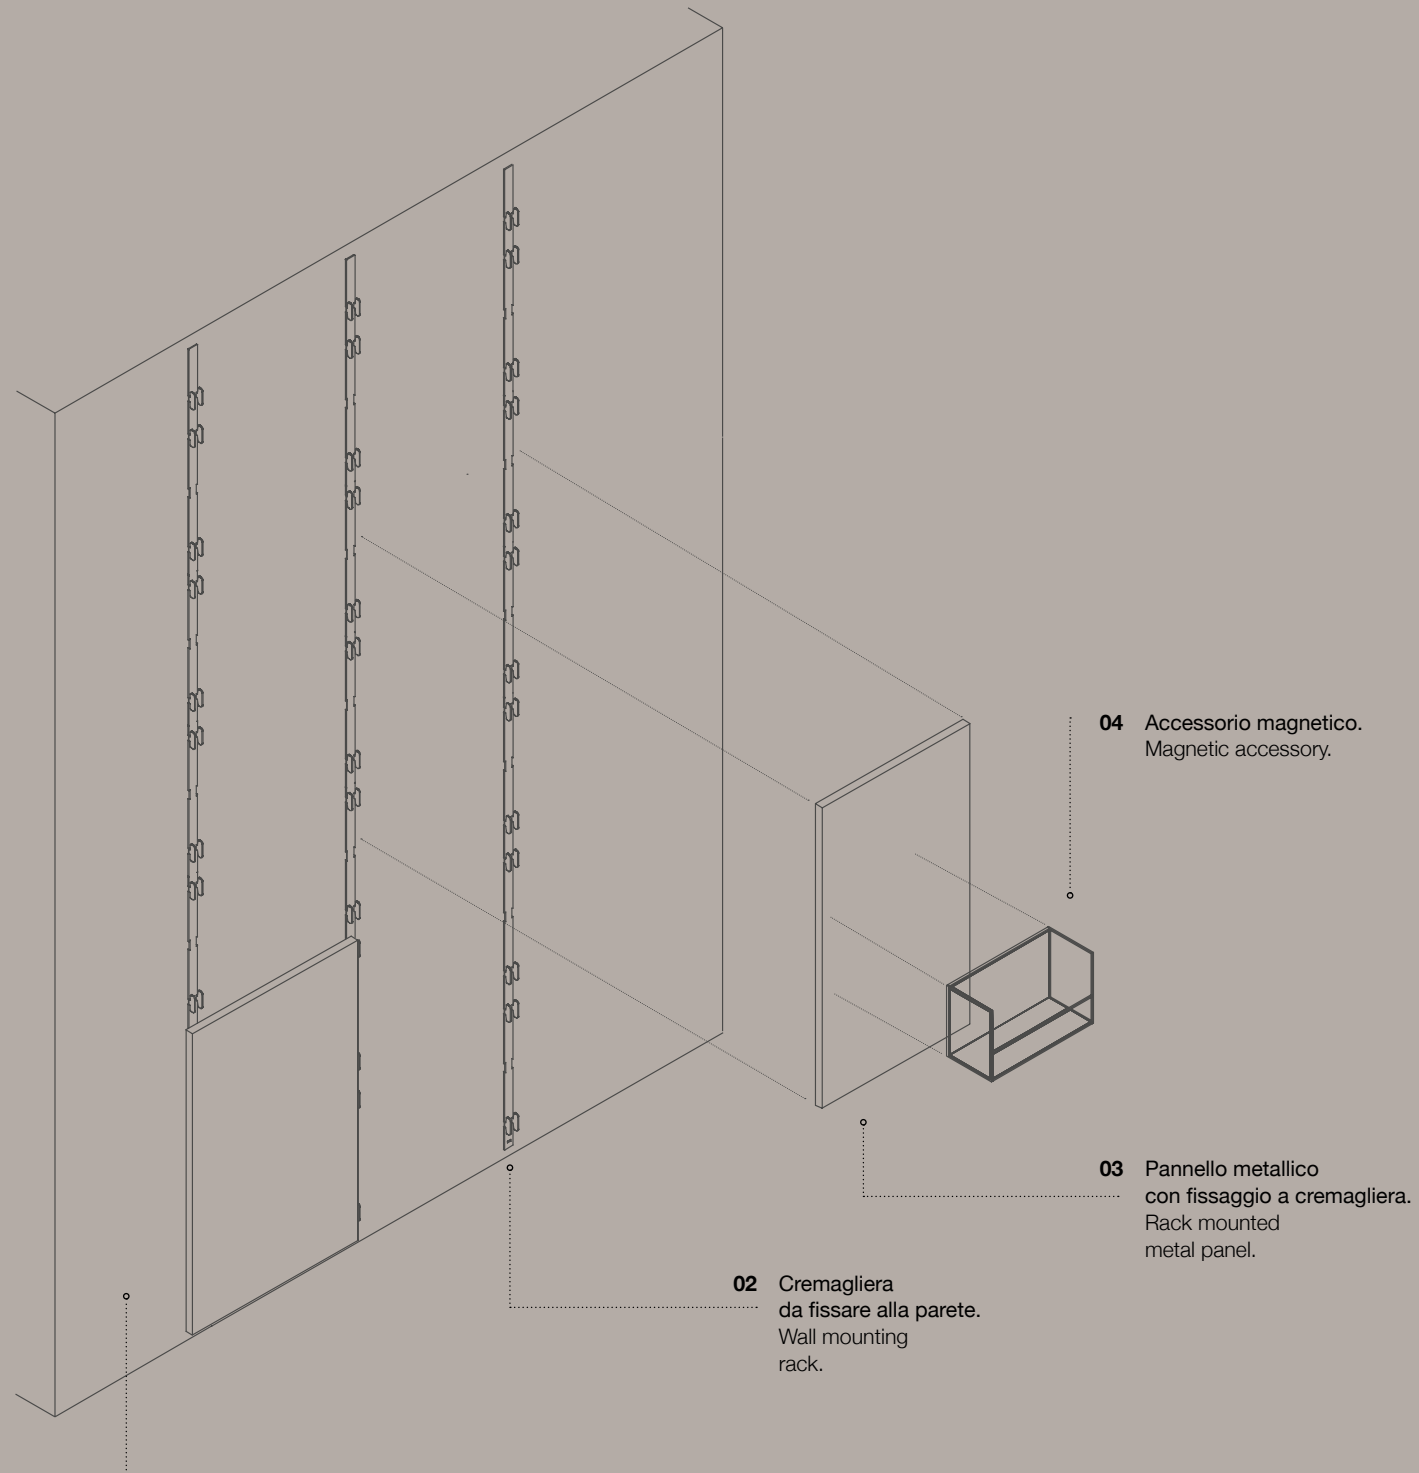

Boiserie decorativa e funzionale formata da pannelli in metallo, legno, ceramica o specchio.
L'anima metallica dei pannelli permette di applicare una vasta gamma di accessori magnetici, creando illimitate composizioni adatte ad ogni ambiente ed esigenza.

Decorative and functional wall paneling system composed of metal, wood, ceramic or mirror panels.
The panels' metal core makes them compatible with a wide range of magnetic accessories, thus enabling the creation of unlimited compositions suitable for every environment and need.

RondaDesign

CADDY MAXXI

01 Parete in muratura, legno o cartongesso.
Brickwall, wooden wall or plasterboard.

02 Cremagliera da fissare alla parete.
Wall mounting rack.

03 Pannello metallico con fissaggio a cremagliera.
Rack mounted metal panel.

04 Accessorio magnetico.
Magnetic accessory.

Elementi opzionali _ Optional modules

Pannelli e contenitori con fissaggio a cremagliera Rack mounted panels and cabinets