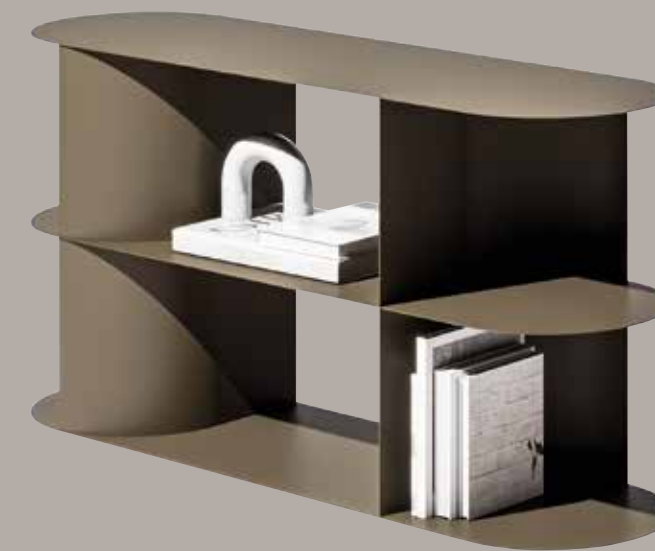

RondaDesign