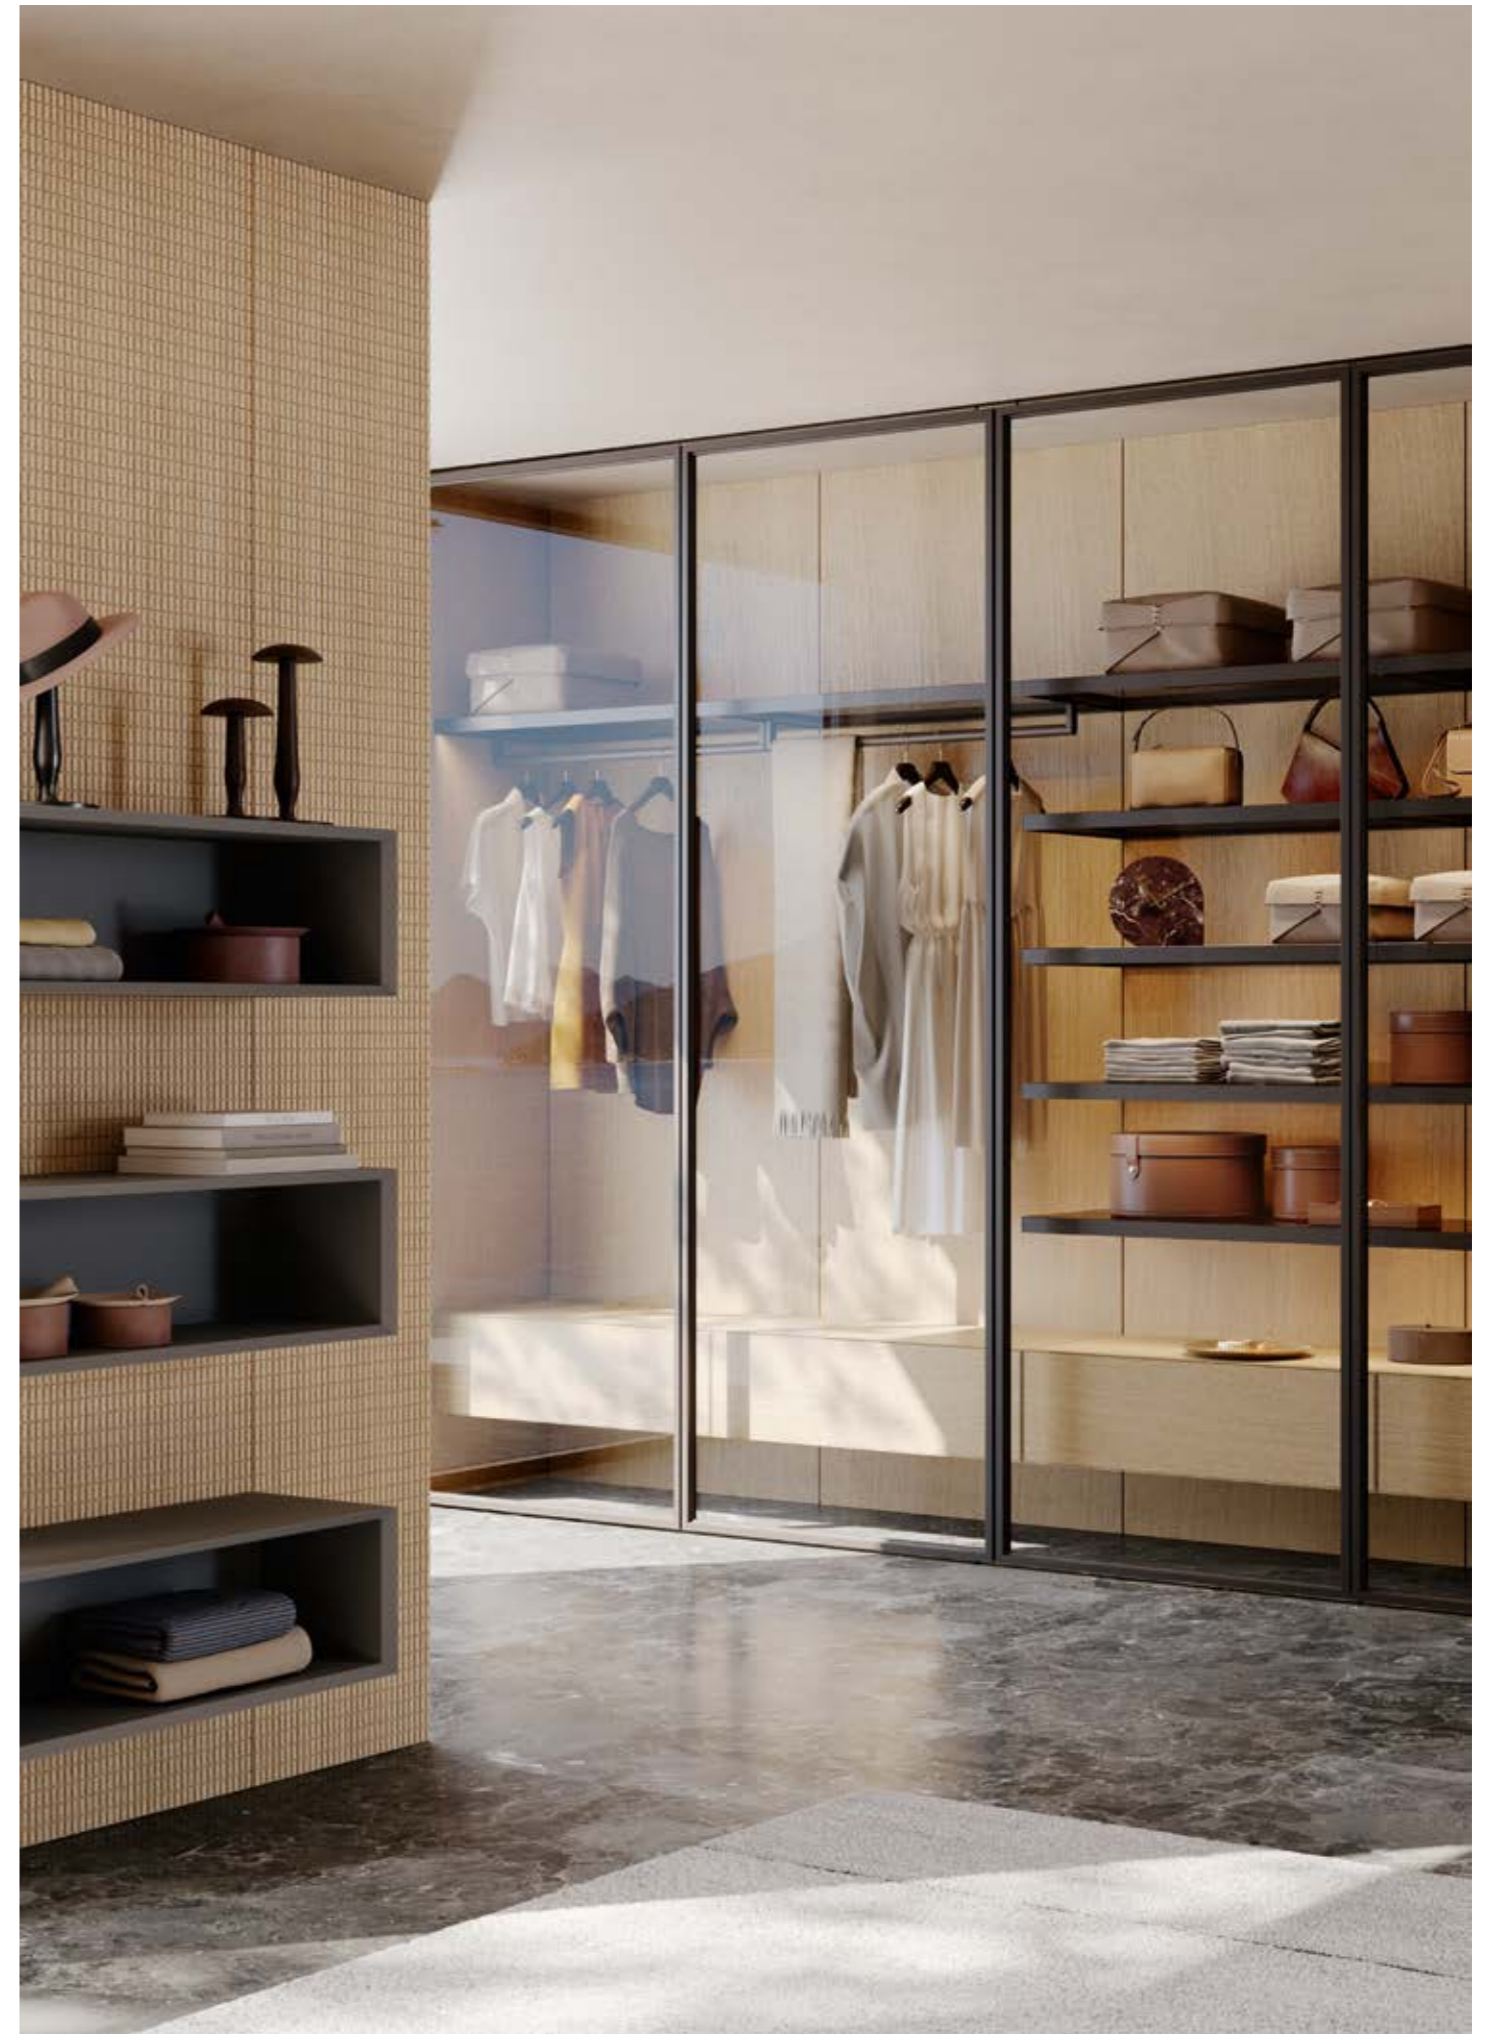

Il sistema firmato da Piero Lissoni per Lualdi diventa l'infrastruttura in cui porte, pareti attrezzate e partizioni leggere dialogano costruendo un paesaggio domestico continuo. Framework integra vani di apertura, mensole e contenitori, dando vita a configurazioni in cui la porta scompare all'interno del disegno della parete. Quest'ultima diventa quindi uno strumento progettuale capace di articolare lo spazio e di accogliere funzioni diverse.

The system designed by Piero Lissoni for Lualdi becomes a complete infrastructure in which doors, equipped wall systems and lightweight partitions interact to shape a continuous domestic landscape. Framework brings together openings, shelving and storage, creating compositions in which the door seamlessly disappears into the overall wall design. The wall itself becomes a design tool, able to organise space and accommodate a variety of functions.