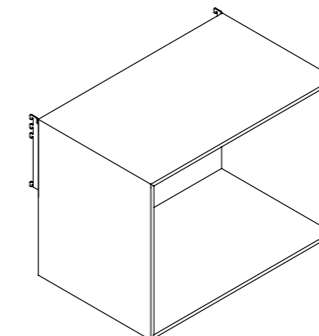

Vano a giorno in legno
Wooden open unit
H 587 - P 350 / 540
L 600 - 900 - 1200