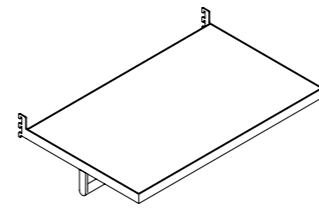

Ripiano in ecopelle con asta portabiti
Faux leather shelf with clothes rod
SP 41 - P 540
W 600 - 900 - 1200 - Custom