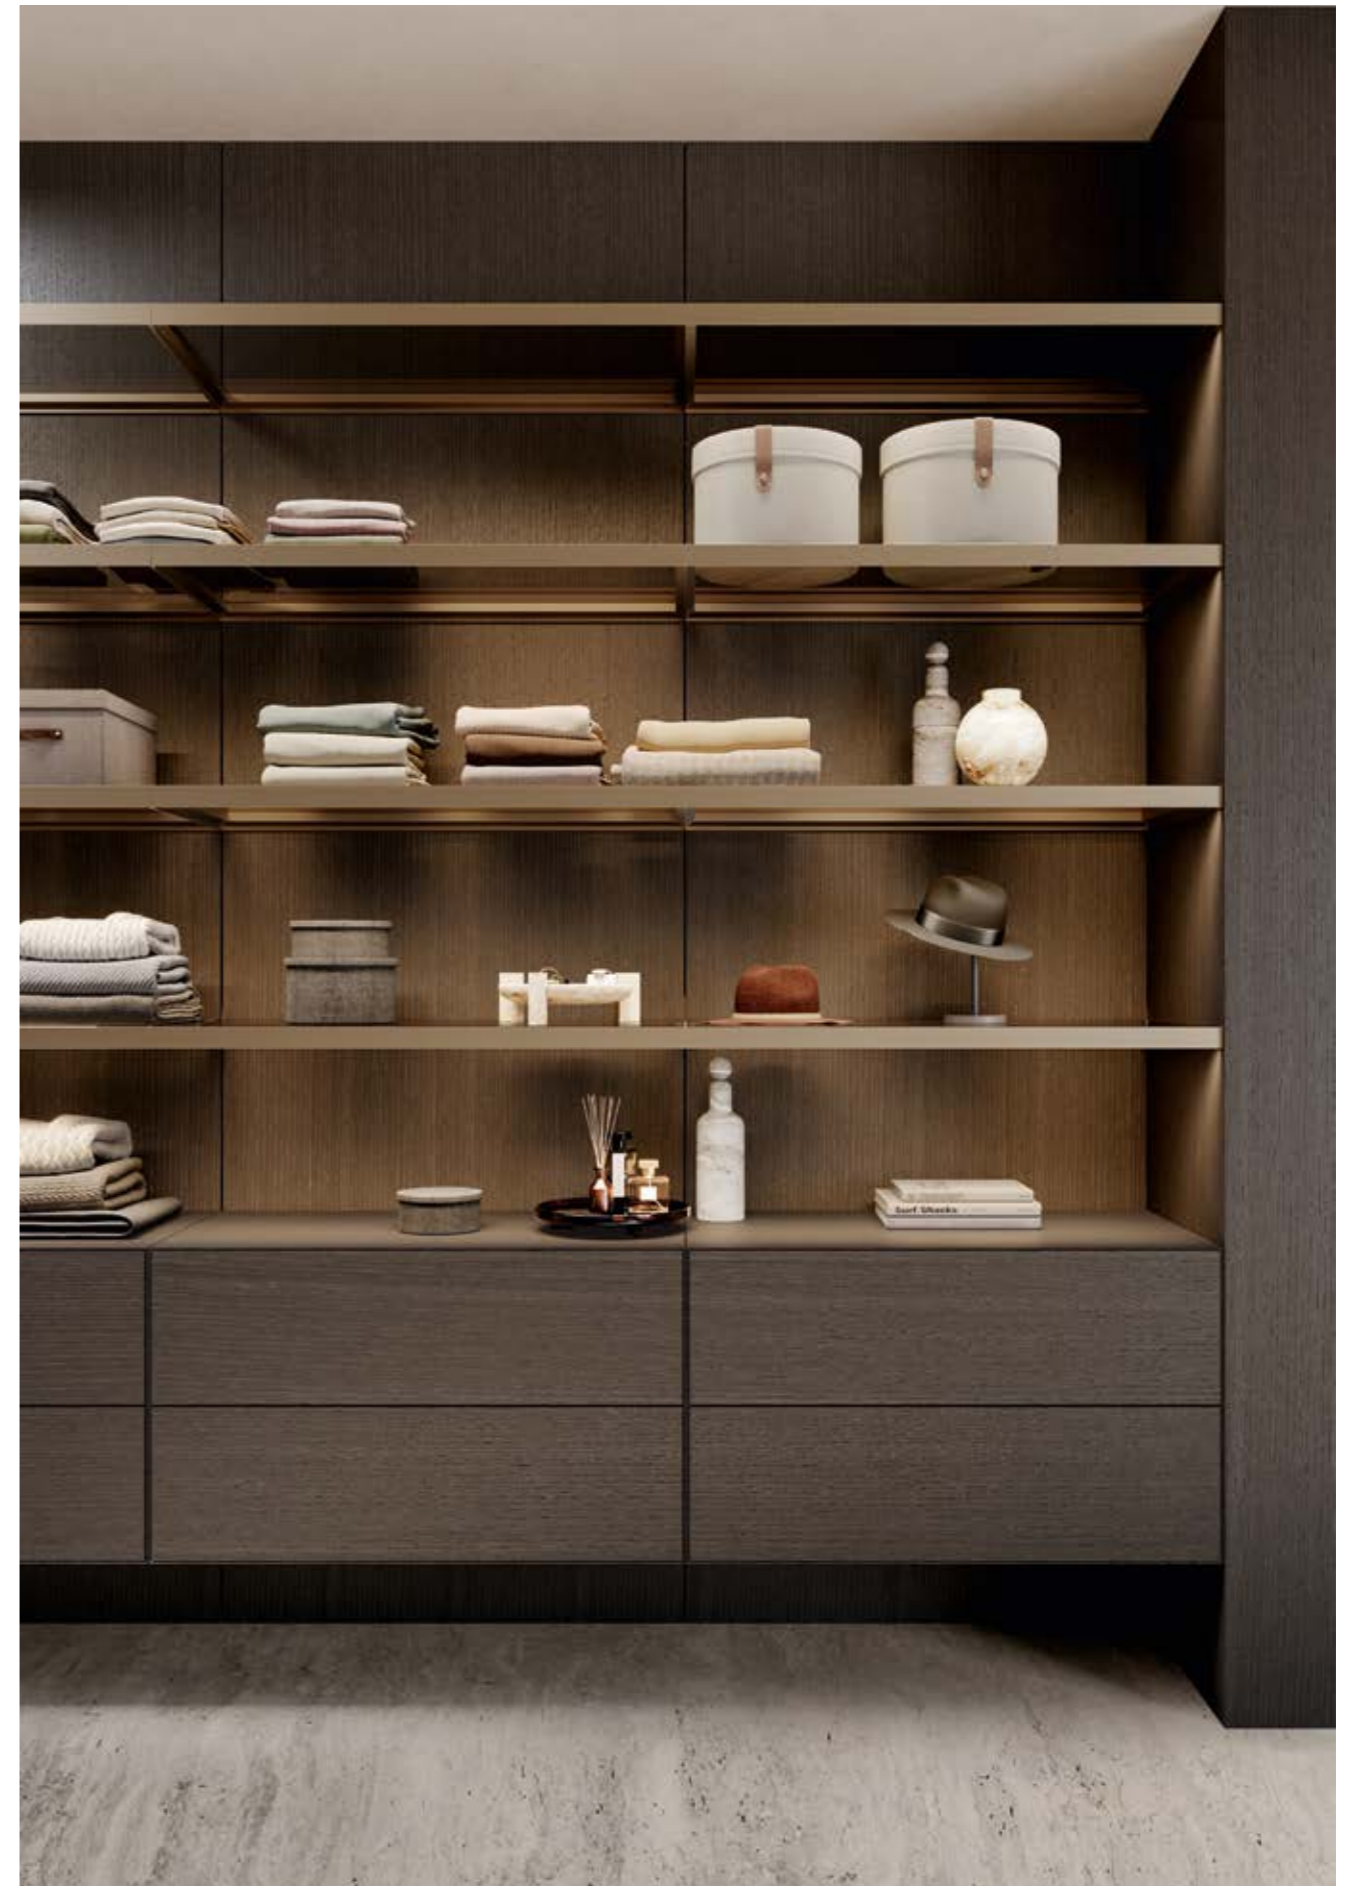

Framework caratterizza il progetto di questa cabina armadio, integrando sistemi di apertura ed elementi funzionali. I cassetti in essenza rovere moka e le mensole in vetro trasparente bronzo e alluminio bronzo rendono dinamica la parete rivestita in finitura rovere moka.

Framework defines the entire walk-in wardrobe scheme, combining opening solutions with functional elements. Drawer units in moka oak and shelves in transparent bronze glass and bronze aluminium introduce a dynamic rhythm to the wall in the moka oak finish.