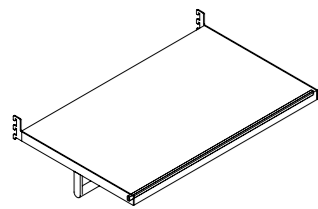

Ripiano in legno con led e asta portabiti
Wooden shelf with led and clothes rod
SP 41 - P 350 / 540
W 600 - 900 - 1200 - Custom