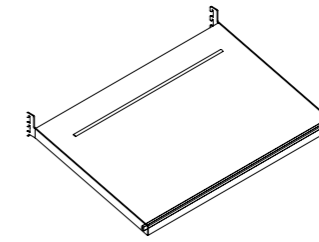

Ripiano in ecopelle con led per scarpe
Faux leather shoe shelf with led
SP 41 - P 350 / 540
W 600 - 900 - 1200 - Custom