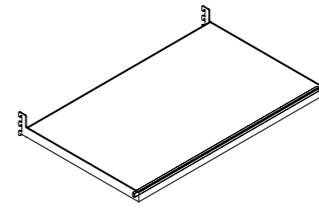

Ripiani in ecopelle con led
Faux leather shelf with led
SP 41 - P 350 / 540
W 600 - 900 - 1200 - Custom