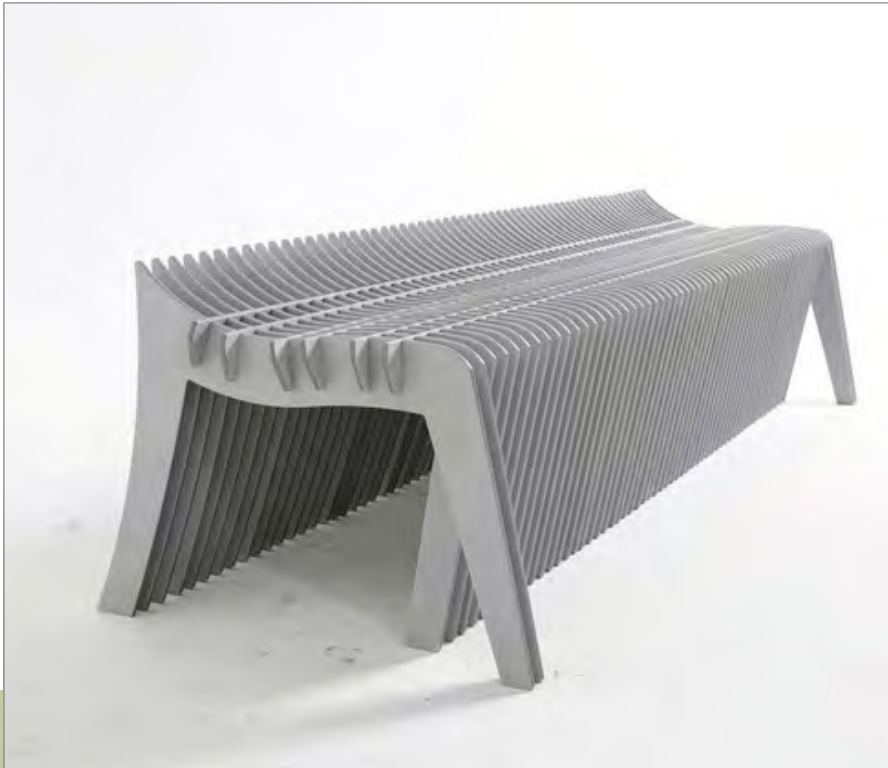

ABMbuilt

Panca

PaperStone® / Pewter da 10 mm

Design / Chad Austin e Scott Moore