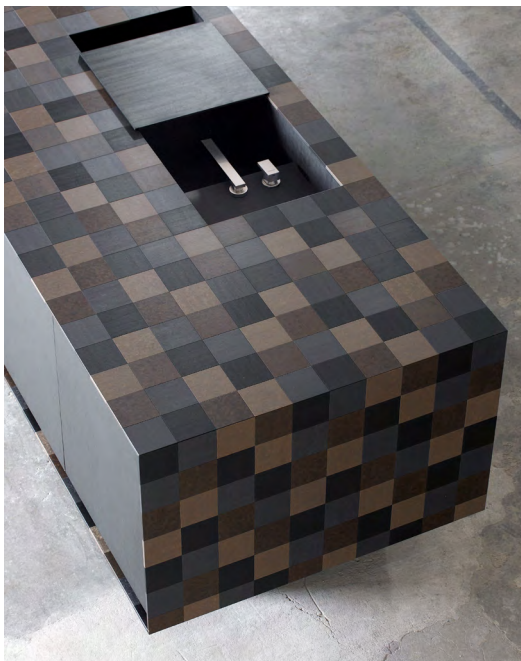

Key Cucine

Cucina / ECO

PaperStone® / Piano Slate, Mocha, Sand da 10 mm

Ante in PaperStone® Slate da 10 mm

Design / Alessio Bassan