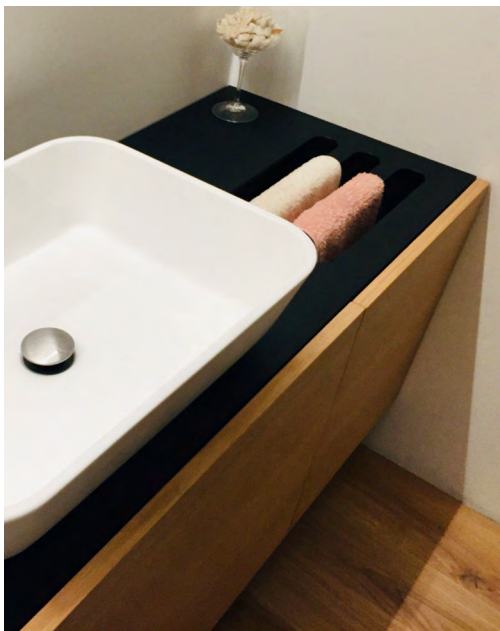

## Retreat Design

---

Lavabi sospesi  
PaperStone® / Leather da 13 mm