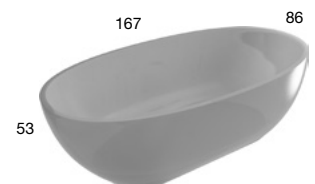

Peso vasca: 121 kg.

Capacità: 350 L.

*Oval Cristalmoood or Icemoood bathtub available in various colors complete with drain and pressure plug, siphon and flexible hose.*

*Weight: 121 kg.*

*Capacity: 350 L.*