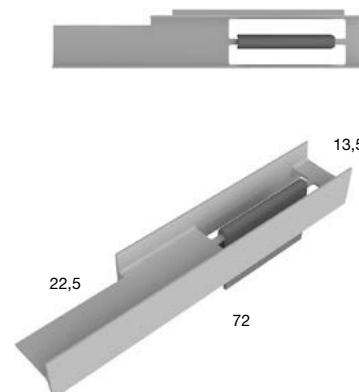

*Shelf with right or left towel holder in aluminum lacquered embossed white or embossed or silk finish as per our color samples.  
 Compatible only with mirror art. Neutro.*

VERSIONE DX - Right version