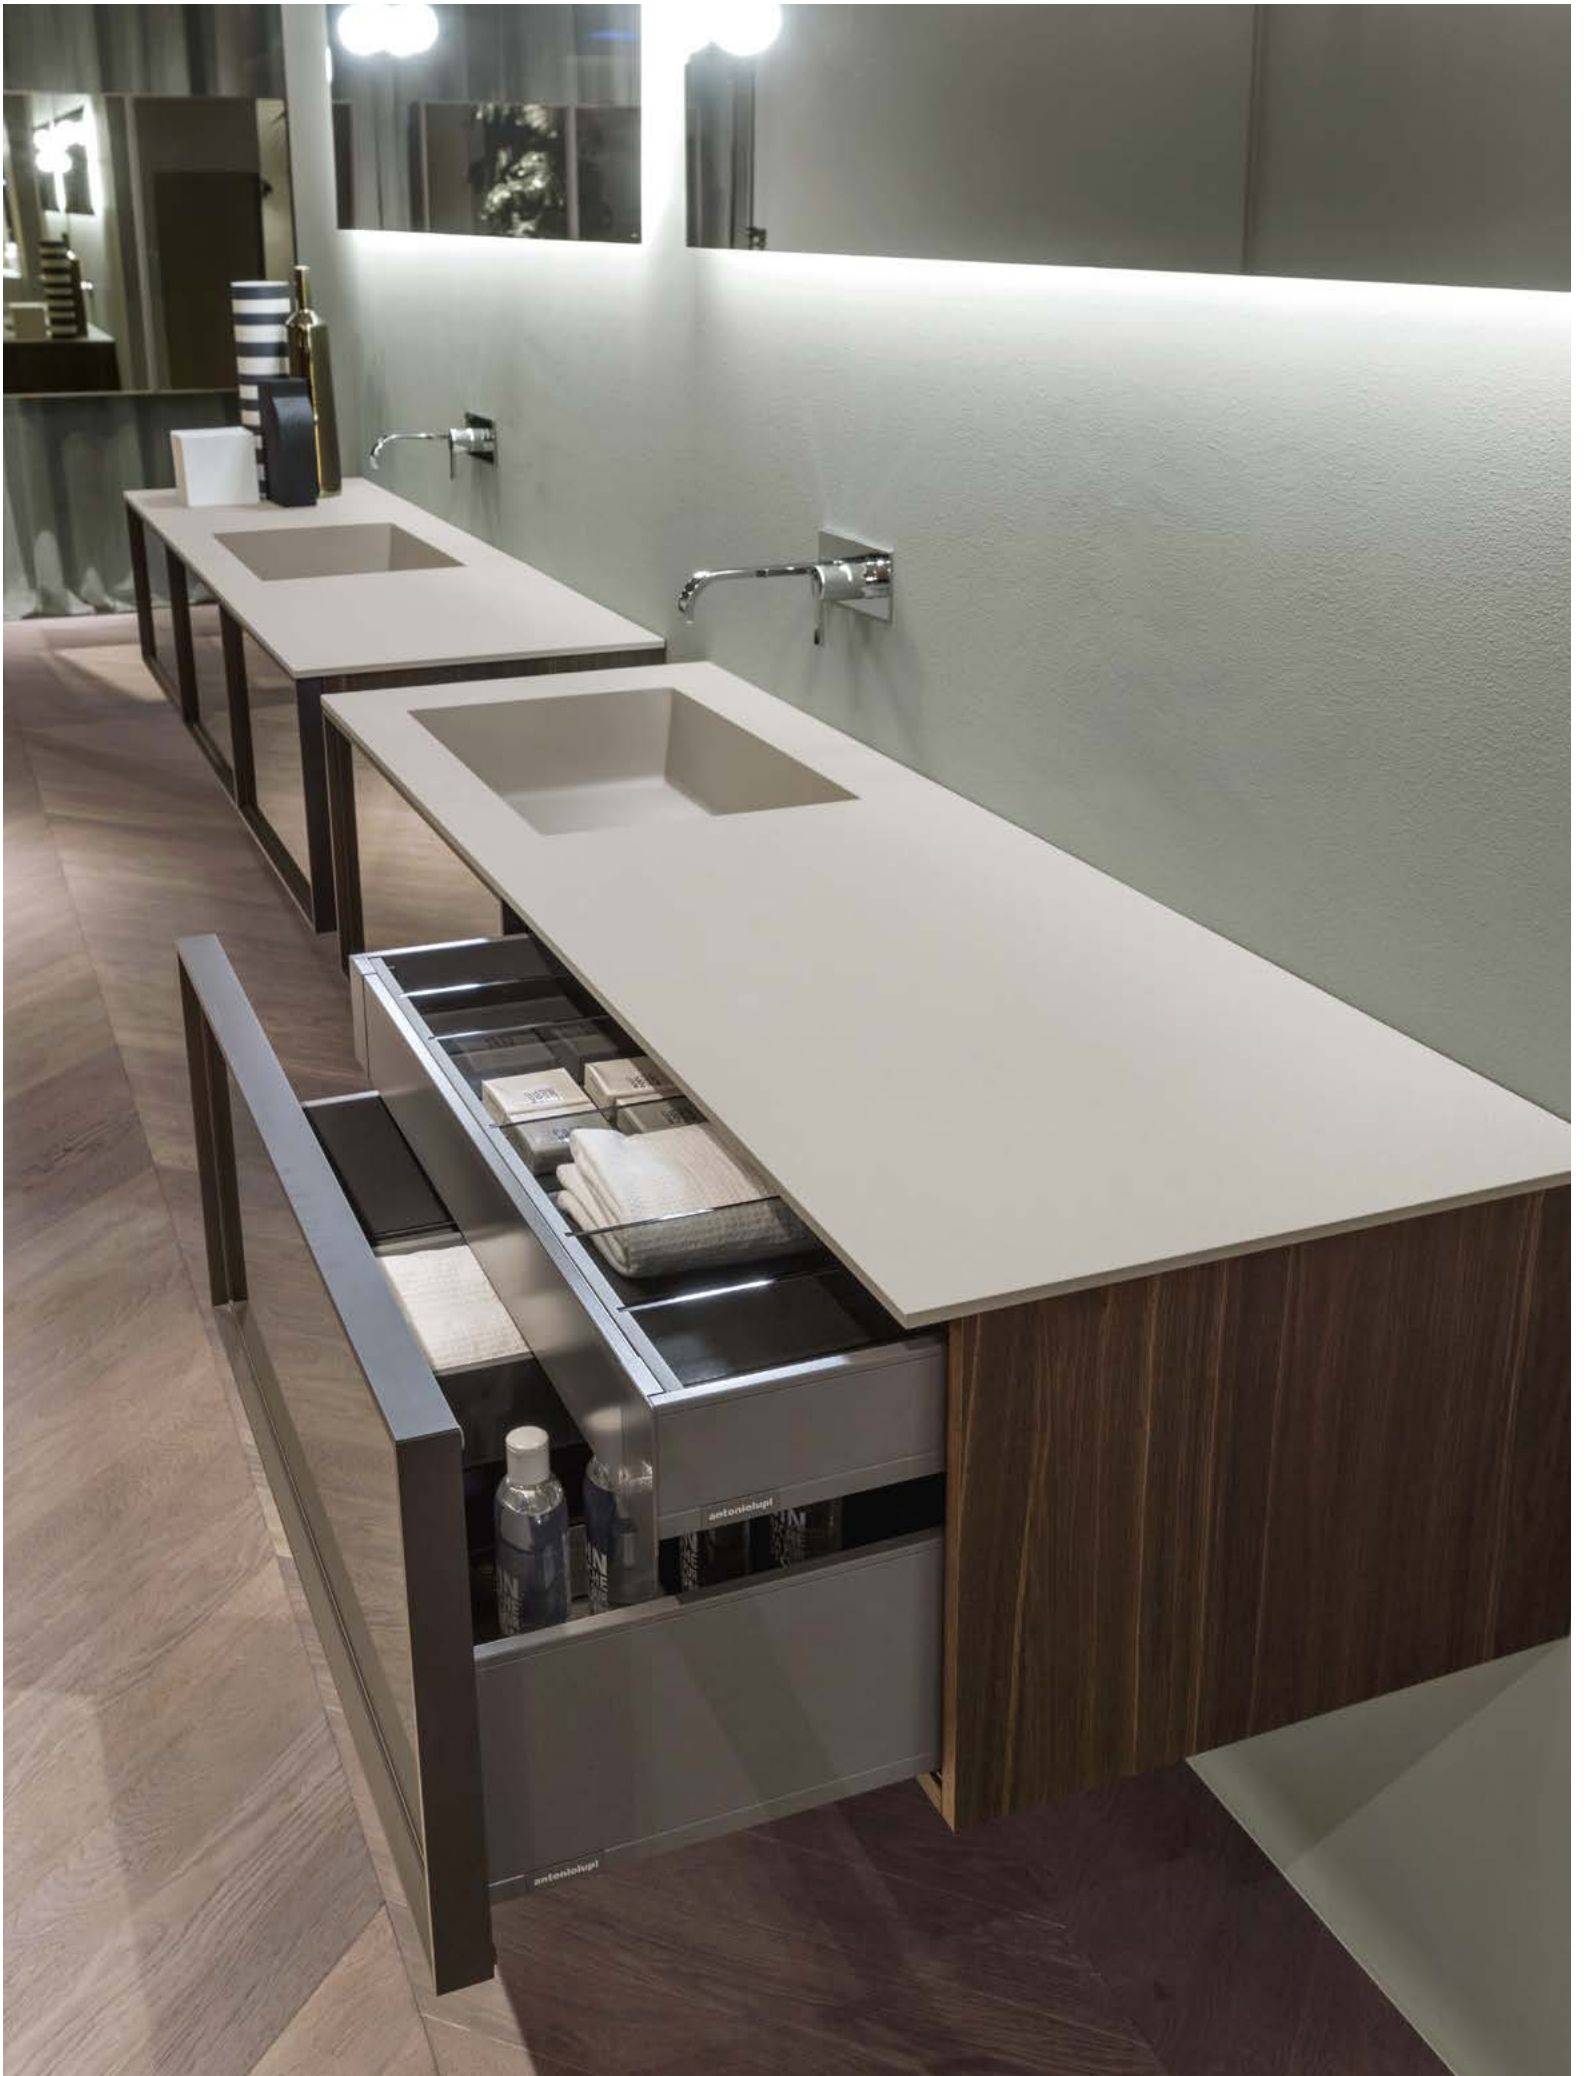

# BESPOKE

2016

design\_Carlo Colombo