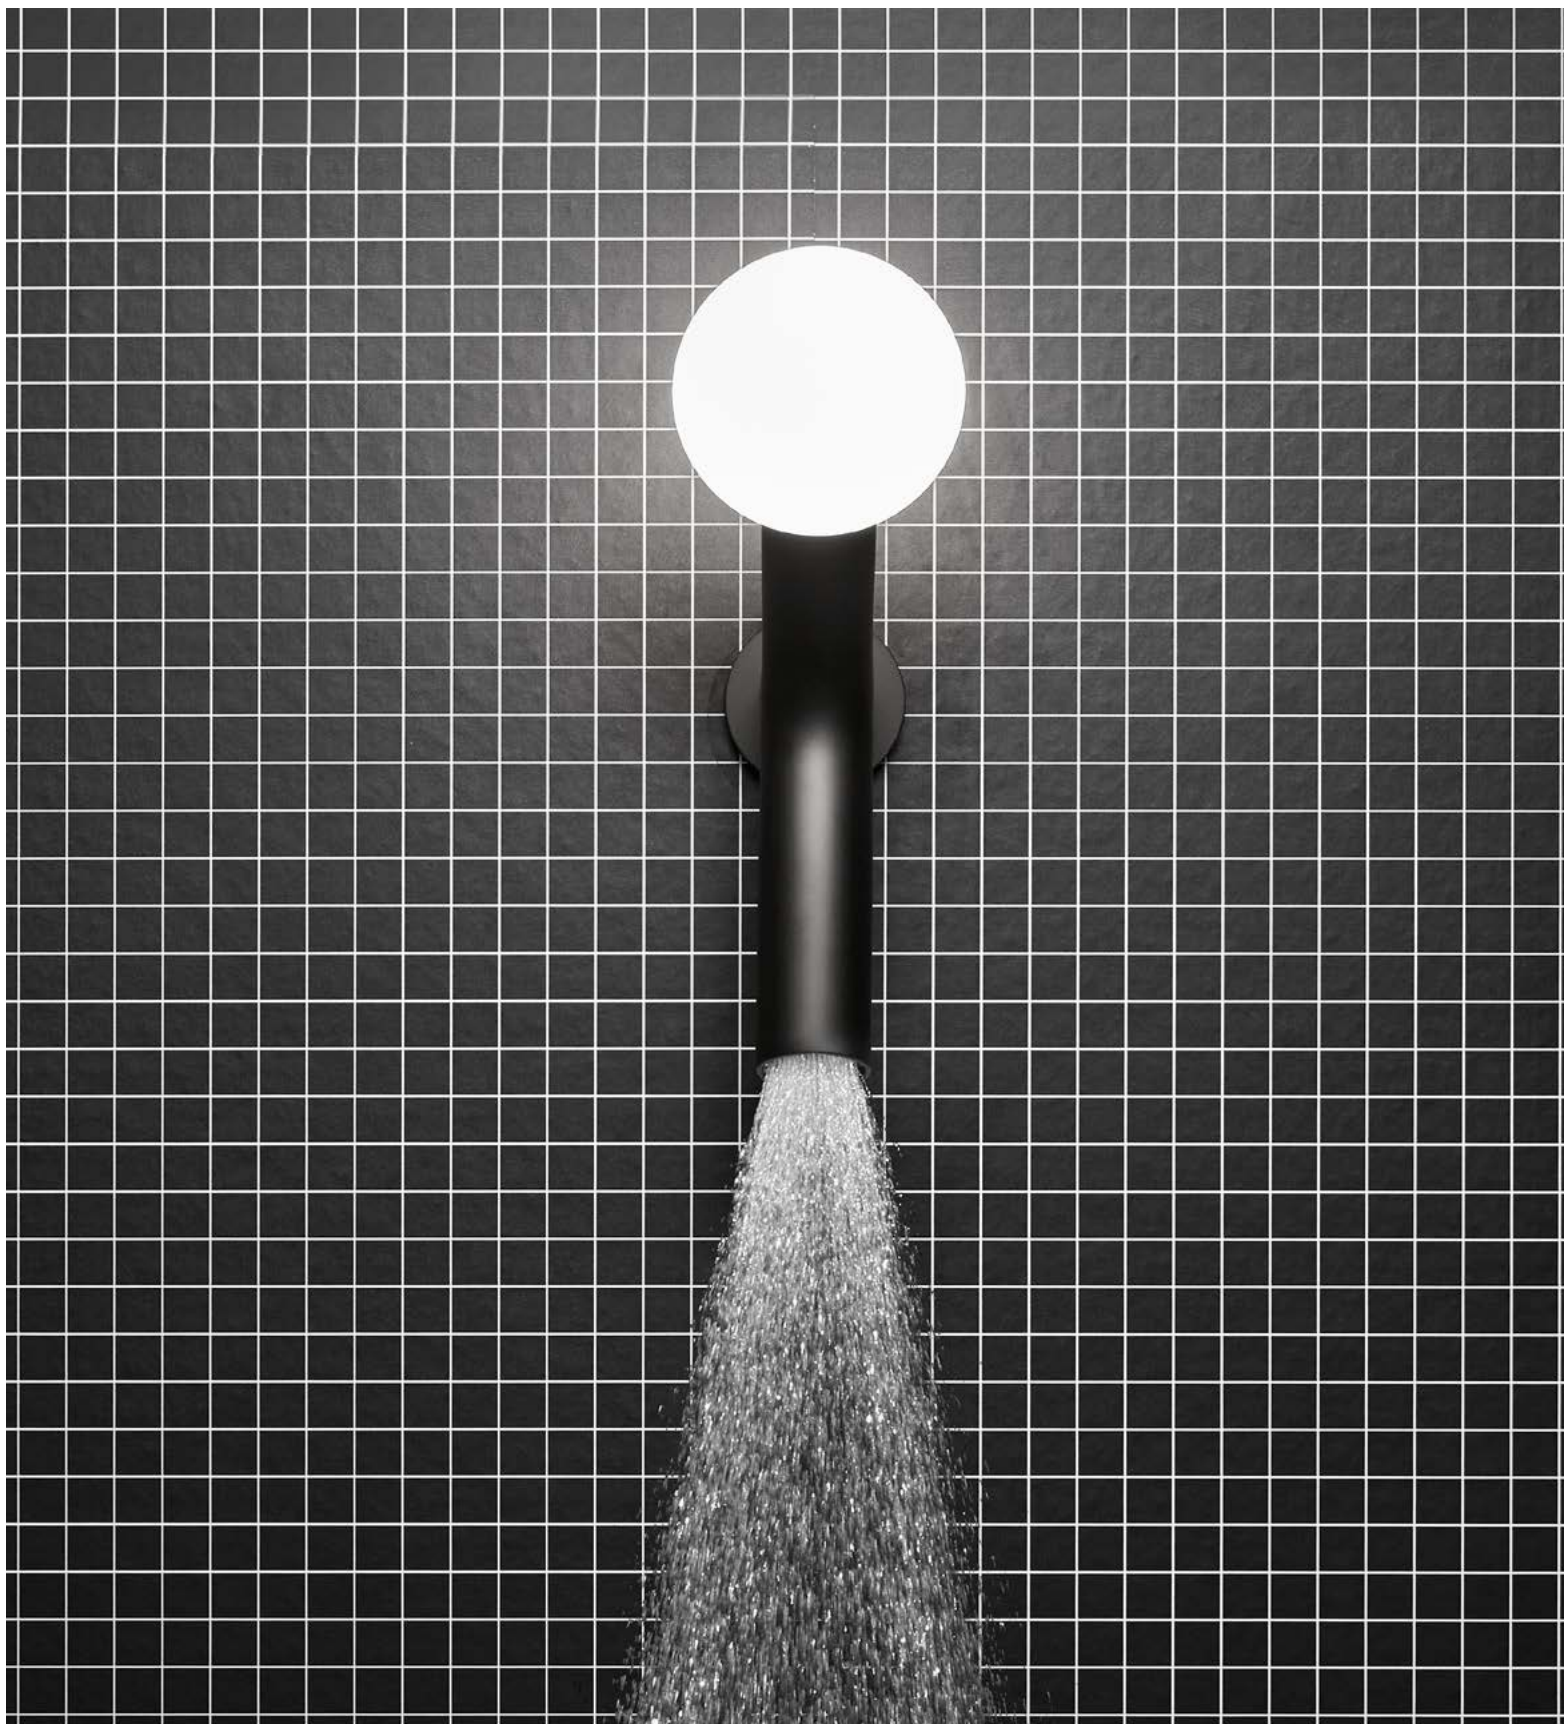

27

<i>h</i>	<i>p</i>	<i>l</i>	<i>art.</i>
32,5	27	11	APOLLO2

Soffione a parete in ottone, completo di illuminazione a LED con accensione automatica simultanea all'erogazione dell'acqua e spegnimento posticipato di 120 sec. Comprensivo di trasformatore. Struttura nelle finiture disponibili.

Wall-mounted brass showerhead complete with LED lighting that automatically turns on simultaneously with the water supply and delayed switching off of 120 sec, complete with transformer. Structure in the available finishes.