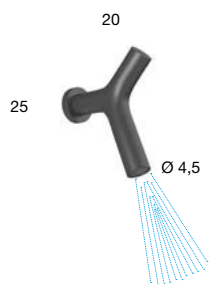

*Wall-mounted brass showerhead complete with LED lighting that automatically turns on simultaneously with the water supply and delayed switching off of 120 sec, complete with transformer. Structure in the available finishes.*