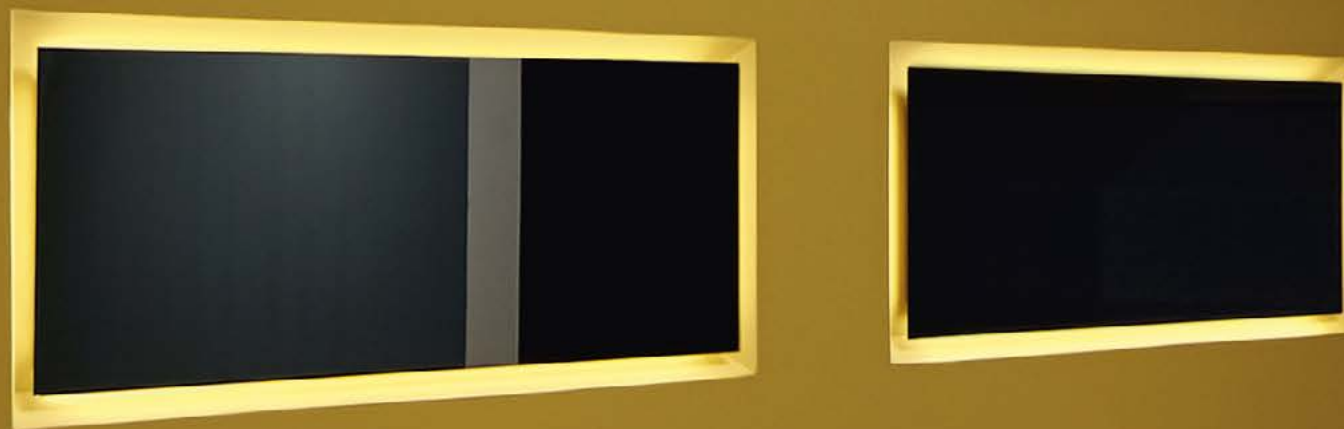

SILENZIO

2012

design_Domenico De Palo

<i>h</i>	<i>p</i>	<i>l</i>	<i>art.</i>
91,5	47,6	177,4	SILENZIOL