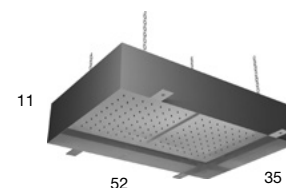

<i>h</i>	<i>p</i>	<i>l</i>	<i>art.</i>
11	35	52	X2CMETEO

Soffione ad incasso a soffitto in acciaio AISI 304 con doccia centrale e cascata, disponibile in diverse finiture, illuminazione a LED bianco 3000 K o 4000 K comprensivo di trasformatore.

AISI 304 steel ceiling recessed shower head with central shower and waterfall, available in different finishes, 3000 K or 4000 K white LED lighting including transformer.