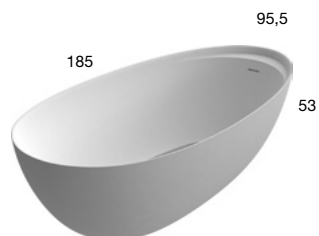

ECLIPSE

2017

design_Marco Di Paolo

<i>h</i>	<i>p</i>	<i>l</i>	<i>art.</i>
53	95,5	185	ECLIPSE

Vasca da bagno ovale in Cristalplant, verniciabile esternamente in tutti i colori del nostro campionario, in Colormood verniciabile internamente ed esternamente, completa di piletta con sistema di scarico a pressione klik klak, sifone e tubo flessibile.

Peso vasca: 141 kg.
Capacità: 350 L.

Oval Cristalplant bathtub, can be externally lacquered in all colors of our collection, available in Colormood internally and externally lacquered complete with drain and pressure plug, siphon and flexible hose. Weight: 141 kg. Capacity: 350 L.