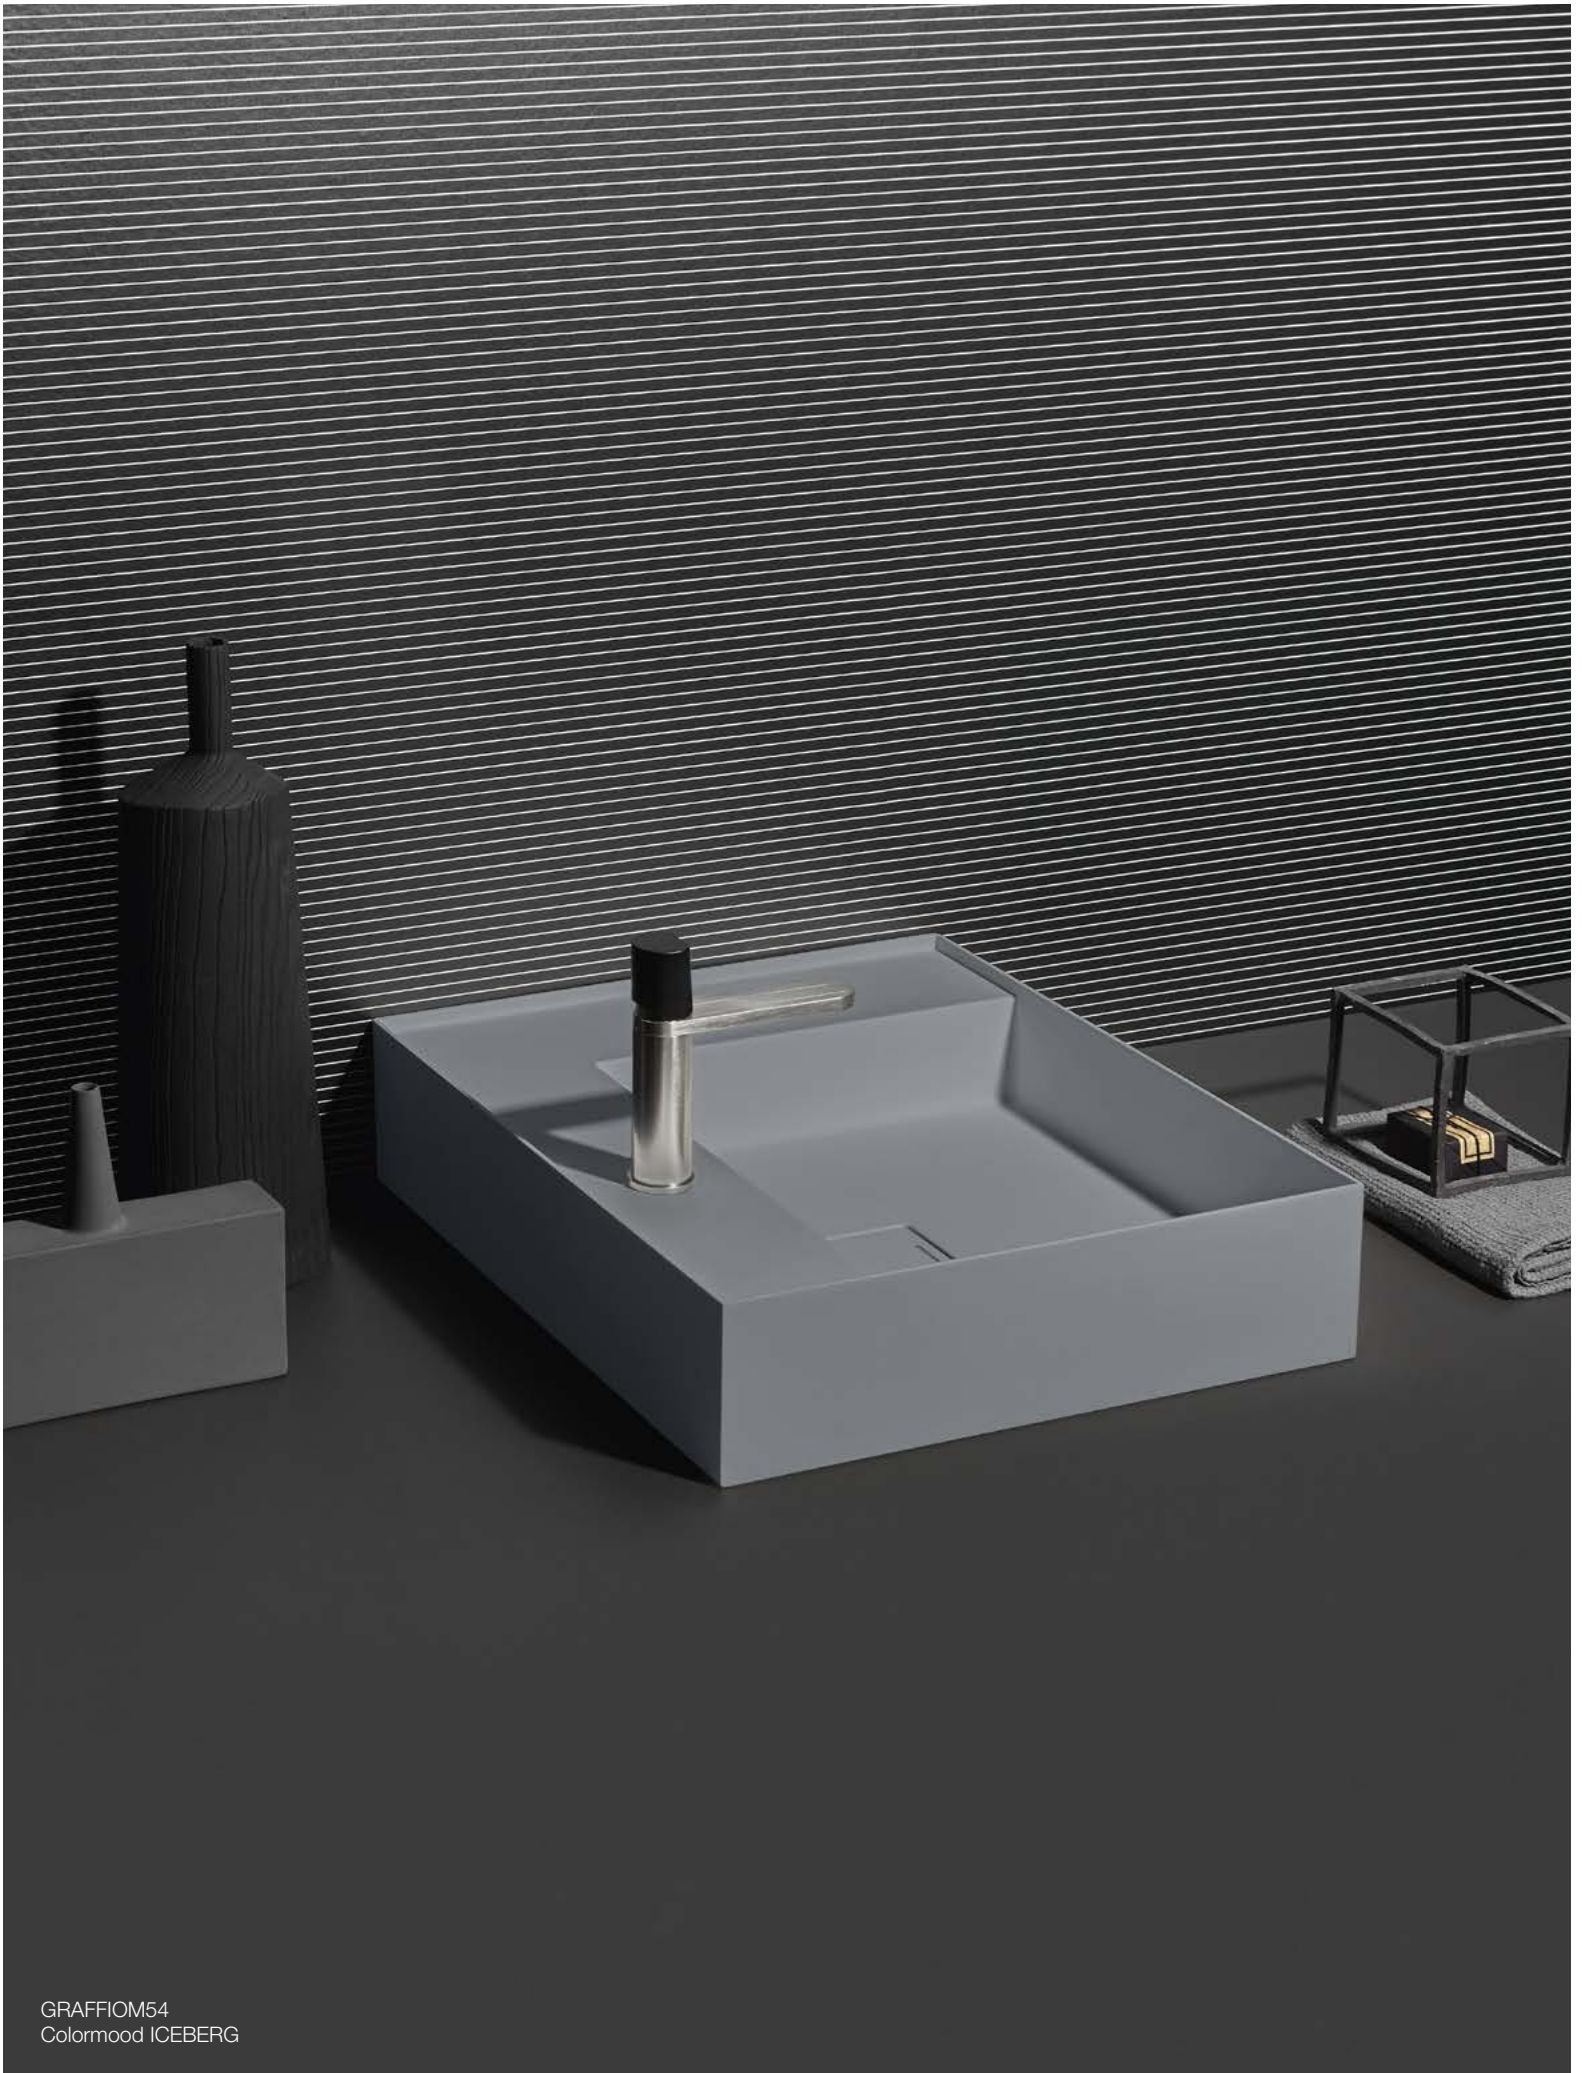

ART. GRAFFIOM30

GRAFFIOM54
Colormood ICEBERG