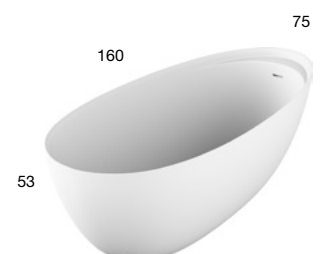

Peso vasca: 70 kg

Capacità: 240 L.

*Oval Cristalplant bathtub, can be externally lacquered in all colors of our collection, available in Colormood internally and externally lacquered complete with drain and pressure plug, siphon and flexible hose. Weight: 70 kg  
Capacity: 240 L.*