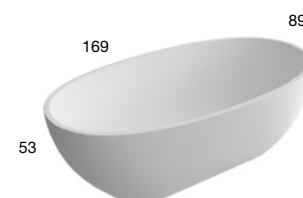

<i>h</i>	<i>p</i>	<i>l</i>	<i>art.</i>
53	89	169	REFLEXLIGHT

Vasca da bagno ovale in Flumood, verniciabile esternamente in tutti i colori del nostro campionario, in Colormood verniciabile internamente ed esternamente, completa di piletta con troppopieno automatico invisibile, sifone e tubo flessibile.

Peso vasca 127 kg

Capacità 350 L.

Oval Flumood bathtub, can be externally lacquered in all colors of our collection, available in Colormood internally and externally lacquered complete with drain with automatic and invisible overflow, siphon and flexible hose.

Weight 127 kg

Capacity 350 L.