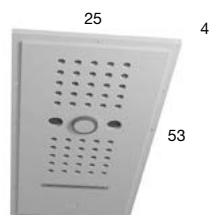

<i>h</i>	<i>p</i>	<i>l</i>	<i>art.</i>
4	53	25	GHOSTCOMBILED

Soffione ad incasso a soffitto in Flumood con getto spray, cascata e pioggia, con ugelli ispezionabili. Completo di illuminazione a LED. Necessita di miscelatore ad alta portata e deviatore a tre vie.

Encased ceiling showerhead in Flumood with spray, waterfall and rain shower and inspectable nozzles. Complete with LED lighting. Requires high flow rate mixer and three-way diverter.