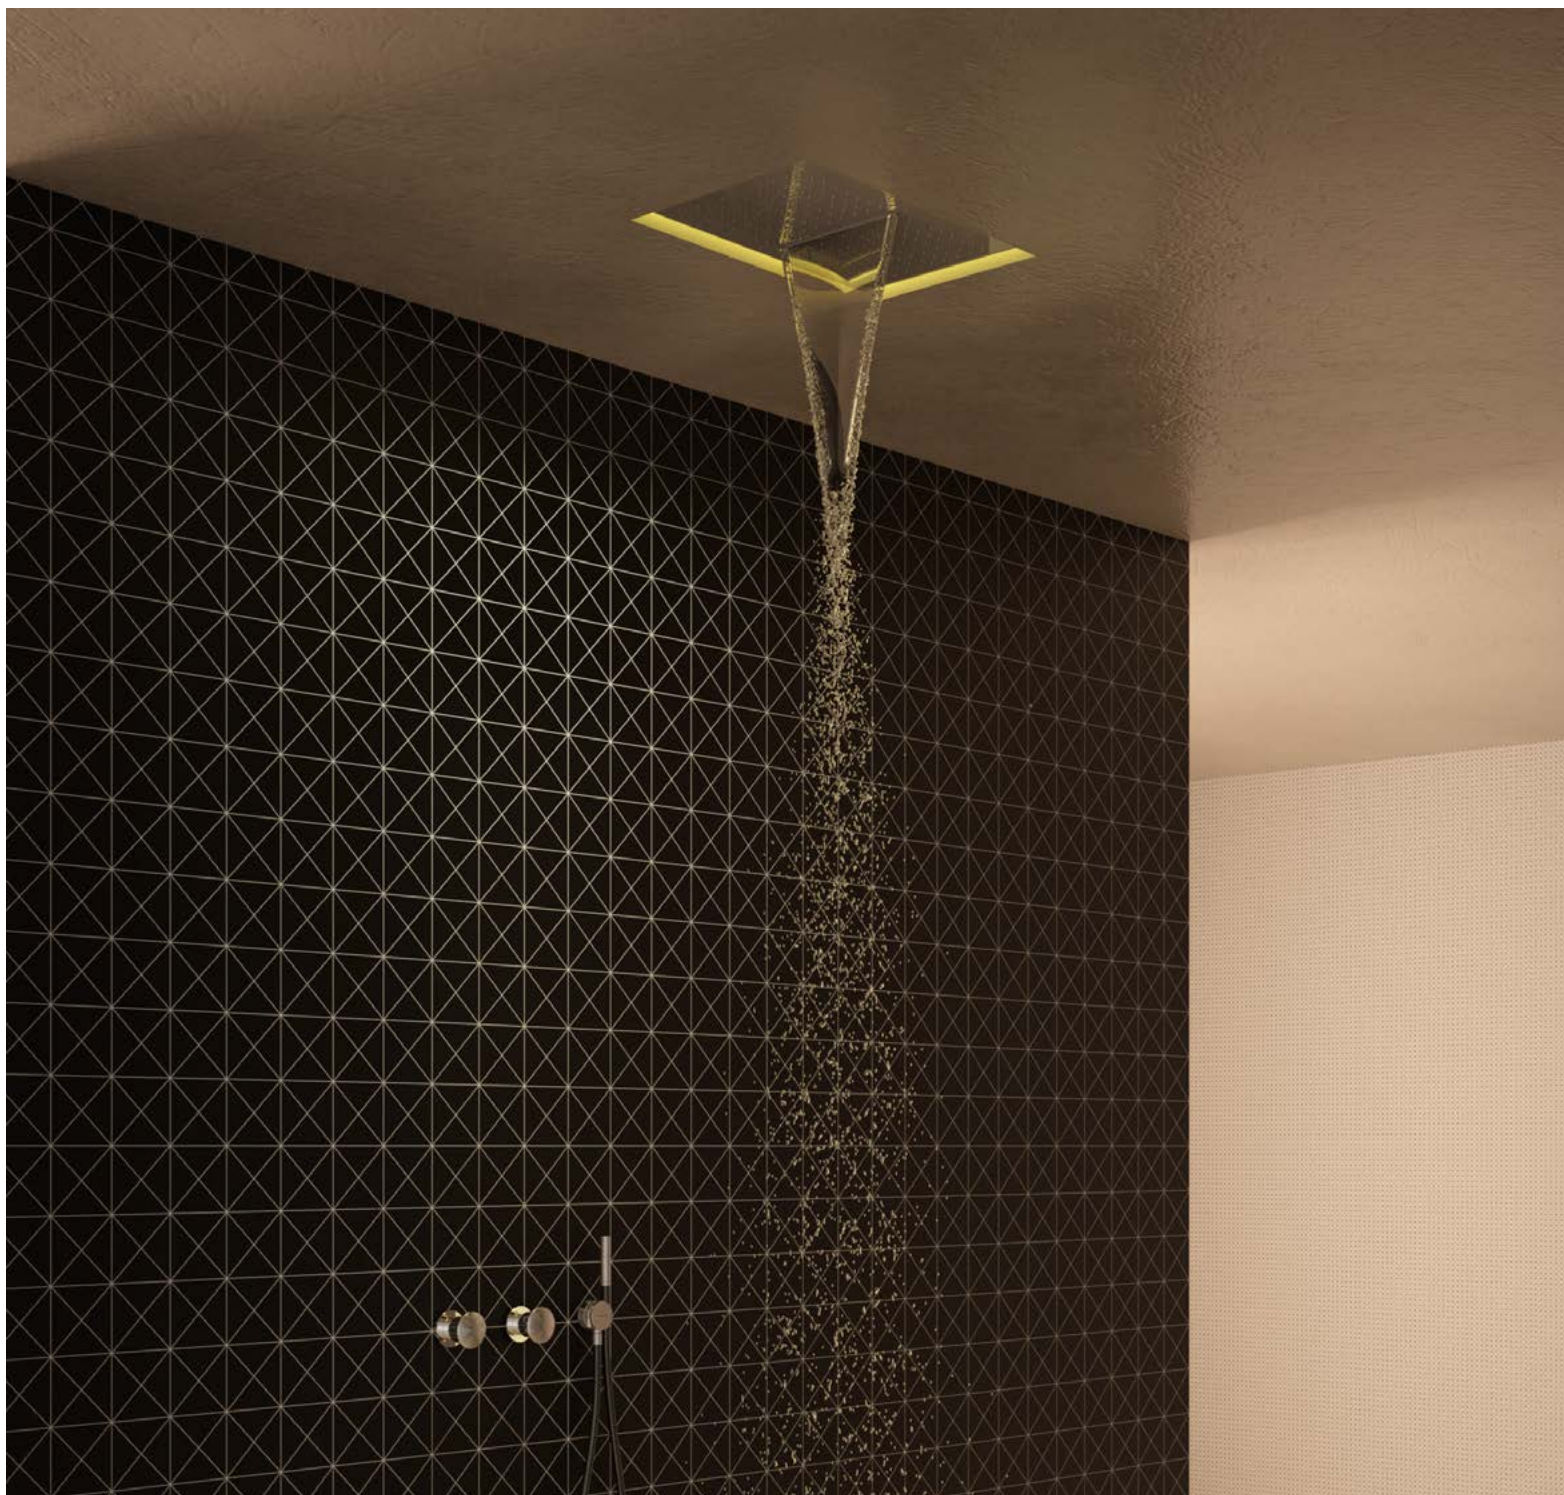

<i>h</i>	<i>p</i>	<i>l</i>	<i>art.</i>
11	35	52	METEO2C

Soffione ad incasso a soffitto in acciaio AISI 304 con doccia centrale e cascata, disponibile in diverse finiture, con possibile illuminazione LED RGB e bianco dinamico da 3000 K a 4000 K.

La versione a led è comprensiva di telecomando waterproof e trasformatore.

N.B. Necessita di deviatore a due vie.

Ceiling encased showerhead in stainless steel AISI 304 with central shower and waterfall, available in various finishes, with possible LED RGB and tunable white LED lighting from 3000 K to 4000 K.

The LED version includes a waterproof remote control and transformer.

P.S. Requires two way diverter.