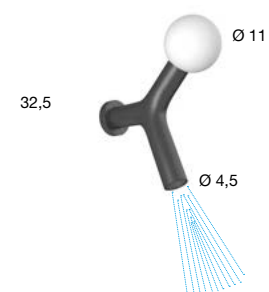

*Wall-mounted brass showerhead complete with LED lighting that automatically turns on simultaneously with the water supply and delayed switching off of 120 sec, complete with transformer. Structure in the available finishes.*